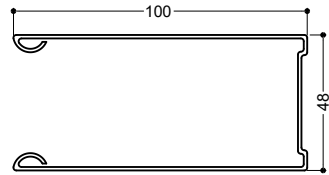

ROLLER GUIDE WITH ONE SILENCING STRIP

ROLLER GUIDE WITH 2 SILENCING STRIP

WELDED WINDLOCK GUIDE CHANNEL

STANDARD 100mm GUIDE CHANNEL