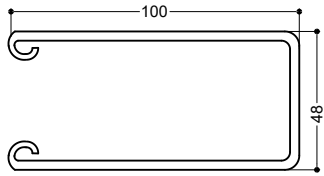

ROLLER GUIDE WITH ONE SILENCING STRIP

ROLLER GUIDE WITH 2 SILENCING STRIP

WELDED WINDLOCK GUIDE CHANNEL

STANDARD 100mm GUIDE CHANNEL