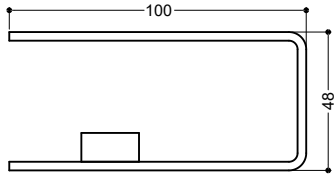

ROLLER GUIDE WITH ONE SILENCING STRIP

ROLLER GUIDE WITH 2 SILENCING STRIP

WELDED WINDLOCK GUIDE CHANNEL

STANDARD 100mm GUIDE CHANNEL